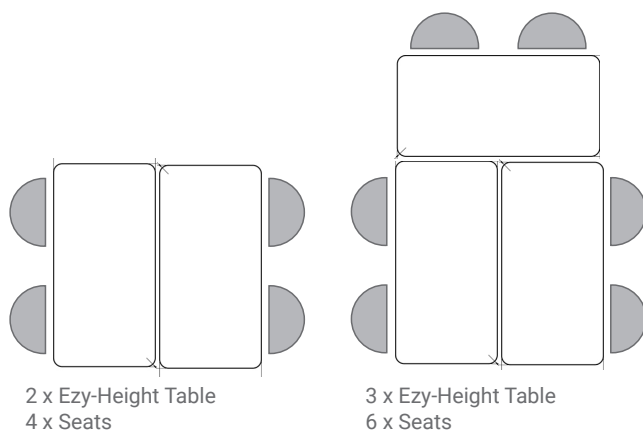

Ezy-Height Rectangular

Features

- No tools push pin legs
- Suitable for students of all ages
- Easy use height adjustable

Table Top

- 18mm top

Frame

- Australian Made
- Black powder coat as standard
- Fully welded frame
- Custom colours available

Height Range

- 510 to 710mmH
- Adjustable in 50mm increments

Options

- Lockable castors
- Under desk tote boxes

Table Dimensions

Configurations

Shown with Zed Cantilever Chairs.

Table Top Colour Options