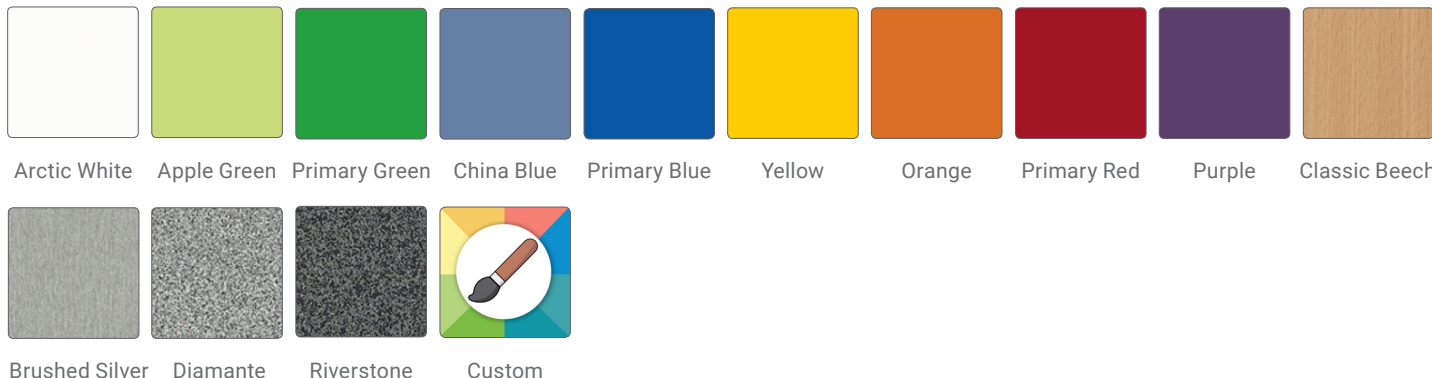

Ezy-Height Rectangular

Features

- No tools push pin legs
- Suitable for students of all ages
- Easy use height adjustable

Table Top

- 18mm top

Frame

- Australian Made
- Black powder coat as standard
- Fully welded frame
- Custom colours available

Height Range

- 510 to 710mmH
- Adjustable in 50mm increments

Options

- Lockable castors
- Under desk tote boxes

Table Dimensions

Configurations

Shown with Zed Cantilever Chairs.

Table Top Colour Options