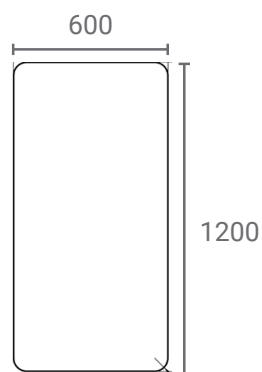

Ezy-Height Rectangular

Features

- No tools push pin legs
- Suitable for students of all ages
- Easy use height adjustable

Table Top

- 18mm top

Frame

- Australian Made
- Black powder coat as standard
- Fully welded frame
- Custom colours available

Height Range

- 510 to 710mmH
- Adjustable in 50mm increments

Options

- Lockable castors
- Under desk tote boxes

Table Dimensions

Configurations

Shown with Zed Cantilever Chairs.

Table Top Colour Options