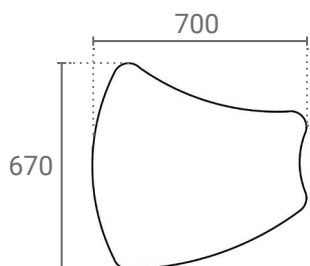

Features

- Modular design
- Rounded safety corners
- Ideal for collaborative spaces

Table Top

- 18mm top

Frame

- Available with fully welded frame
- Available with Innovation Legs

Height Range

- Welded frame; 710mmH
- Innovation Legs; 550 to 750mmH

Options

- Custom table top colours

Table Dimensions

Configurations

4 x Genesis Table
4 x Seats

4 x Genesis Table
4 x Seats

Shown with Ottomax Round.

Table Top Colour Options