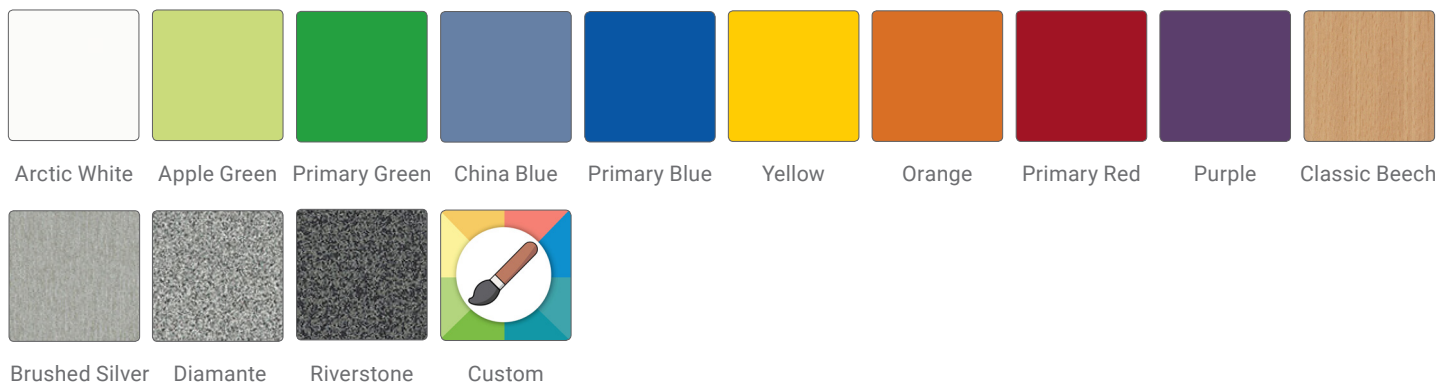

Table Top Colour Options

Accreditations

**10 YEAR
WARRANTY**