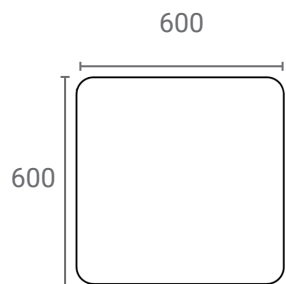

Hercules 600

Features

- Rounded safety corners
- Protective ABS edge banding
- Ideal for students of all ages

Table Top

- 18mm top

Frame

- Fully welded
- Australian Made
- 25x25 Square legs
- Black powder coat as standard

Height Range

- Standard; 710 | 670 | 620 | 580

Options

- Custom table top colours
- Custom frame colours
- Custom table heights

Table Dimensions

Configurations

1 x Hercules 600
1 x Seat

6 x Hercules 600
6 x Seats