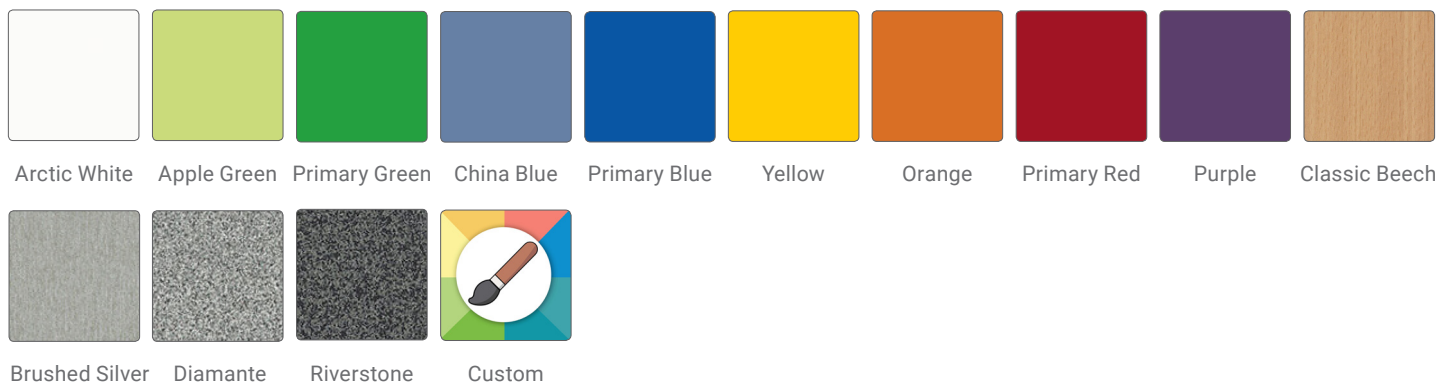

Hercules Rectangular

Features

- Rounded safety corners
- Protective ABS edge banding
- Ideal for students of all ages

Table Top

- 18mm top

Frame

- 25x25 Square legs
- Fully welded
- Australian Made
- Black powder coat as standard

Height Range

- Standard; 710 | 670 | 620 | 580

Options

- Custom table top colours
- Custom frame colours
- Custom table heights
- Standing heights available

Table Dimensions

Configurations

1 x Hercules Rectangular
2 x Seats

4 x Hercules Rectangular
8 x Seats

Shown with Zed 4 Leg Chairs.

Table Top Colour Options

Accreditations

**10 YEAR
WARRANTY**