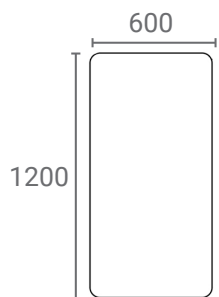

Hercules Rectangular

Features

- Rounded safety corners
- Protective ABS edge banding
- Ideal for students of all ages

Table Top

- 18mm top

Frame

- 25x25 Square legs
- Fully welded
- Australian Made
- Black powder coat as standard

Height Range

- Standard; 710 | 670 | 620 | 580

Options

- Custom table top colours
- Custom frame colours
- Custom table heights
- Standing heights available

Table Dimensions

Configurations

1 x Hercules Rectangular
2 x Seats

4 x Hercules Rectangular
8 x Seats

Shown with Zed 4 Leg Chairs.

Table Top Colour Options

Accreditations

**10 YEAR
WARRANTY**