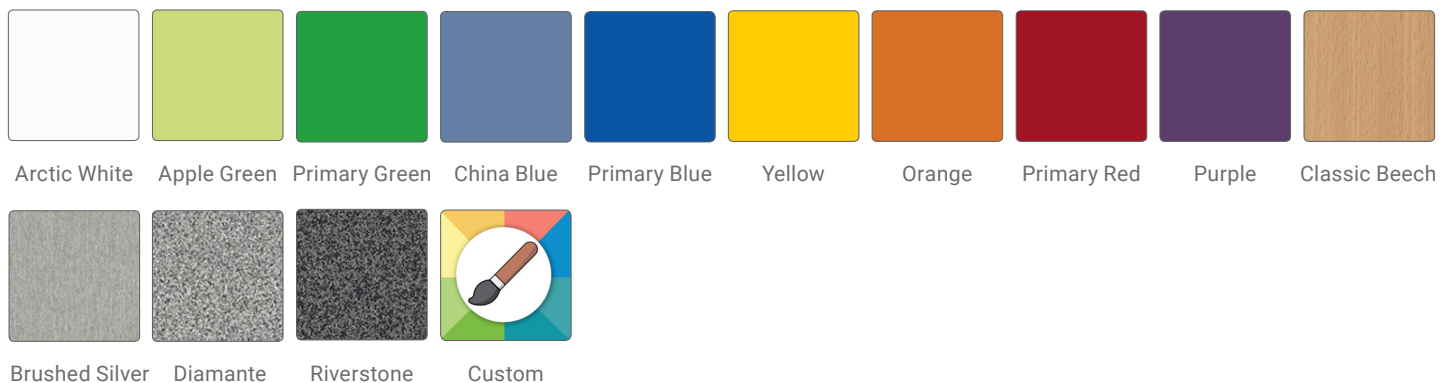

## Options

- Custom table top colours
- Custom sizes available

## Configurations

1 x Innovation Round  
4 x Seats

Shown with Zed Cantilever Chairs.

## Table Top Colour Options