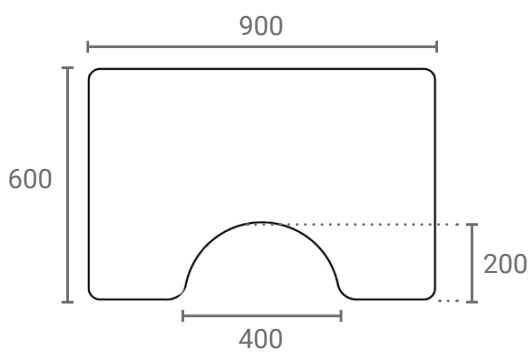

Features

- Height adjustable
- Wheelchair accessible
- Rounded safety corners
- Easy-use Innovation Legs
- Circular cutout (400mm DIA)

Table Top

- 18mm top
- ABS edge banding
- Circular cutout

Innovation Legs

- Height adjustable
- Adjustable in 25mm increments

Height Range

- 575 to 800mmH

Options

- Custom table top colours
- Custom table top dimensions

Table Dimensions

Custom sizes available.

Table Top Colour Options