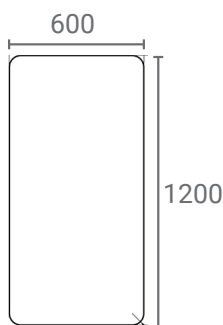

Innovation Rectangular

Features

- Height adjustable
- Suitable for students of all ages
- Easy-use Innovation Legs

Table Top

- 18mm top
- ABS edge banding
- Rounded safety corners

Innovation Legs

- Height adjustable
- Adjustable in 25mm increments

Height Range

- 550 to 750mmH

Options

- Custom table top colours
- Custom sizes available

Table Dimensions

Configurations

1 x Innovation Rectangular
2 x Seats

2 x Innovation Rectangular
4 x Seats