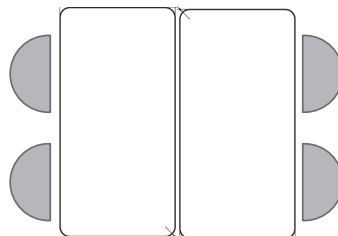

Innovation Rectangular

Features

- Height adjustable
- Suitable for students of all ages
- Easy-use Innovation Legs

Table Top

- 18mm top
- ABS edge banding
- Rounded safety corners

Innovation Legs

- Height adjustable
- Adjustable in 25mm increments

Height Range

- 550 to 750mmH

Options

- Custom table top colours
- Custom sizes available

Table Dimensions

Configurations

1 x Innovation Rectangular
2 x Seats

2 x Innovation Rectangular
4 x Seats