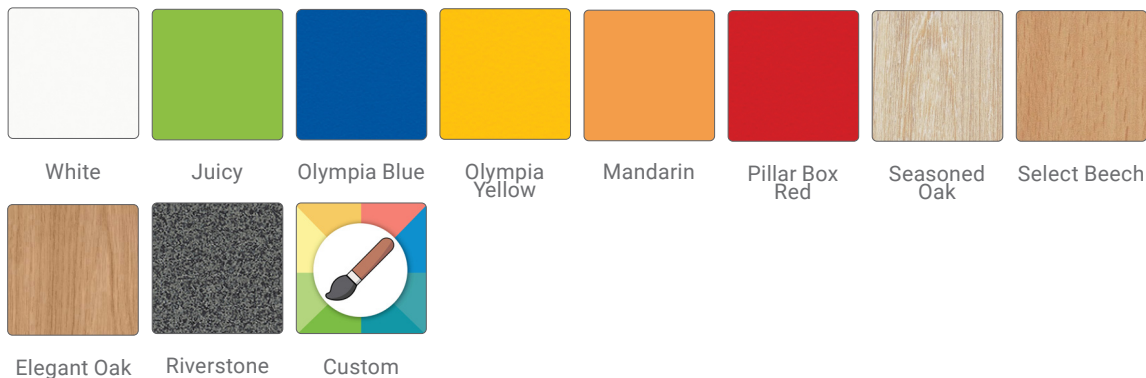

Options

- Custom table heights available

Shown with Zed 4 Leg Chairs

Table Dimensions

Configurations

1 x Thor
3 x Seats

3 x Thor
9 x Seats

Table Top Colour Options