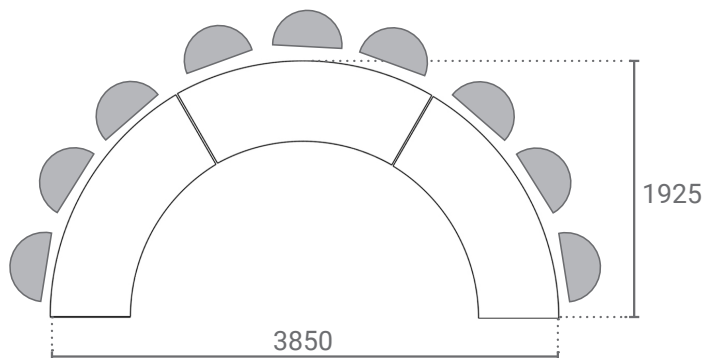

Features

- Modular design
- ABS edge banding
- Fully welded frame
- Ideal for collaborative spaces
- Designed for use with Quad Caves

Table Top

- 25mm top

Frame

- Fully welded frame

Table Height

- 710mmH

Options

- Custom table heights available

Shown with Zed 4 Leg Chairs

Table Dimensions

Configurations

1 x Thor
3 x Seats

3 x Thor
9 x Seats

Table Top Colour Options