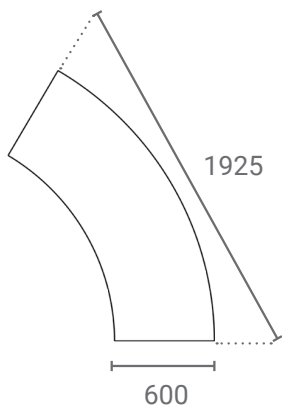

Features

- Modular design
- ABS edge banding
- Fully welded frame
- Ideal for collaborative spaces
- Designed for use with Quad Caves

Table Top

- 25mm top

Frame

- Fully welded frame

Table Height

- 710mmH

Options

- Custom table heights available

Shown with Zed 4 Leg Chairs

Table Dimensions

Configurations

1 x Thor
3 x Seats

3 x Thor
9 x Seats

Table Top Colour Options