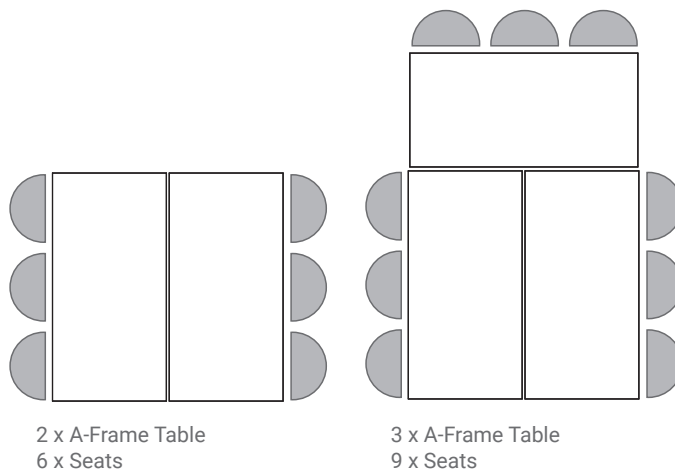

## Frame

- 32x32mm Square
- Fully welded
- Australian Made
- Black powder coat as standard
- Custom colours available

## Table Heights

- Standard; 900 | 1050
- Custom heights available

## Table Dimensions

## Configurations

2 x A-Frame Table  
6 x Seats

3 x A-Frame Table  
9 x Seats

Shown with custom Beast Stools.