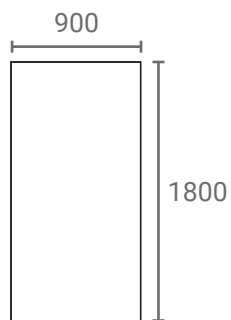

Table Dimensions

Configurations

2 x A-Frame Table
6 x Seats

3 x A-Frame Table
9 x Seats