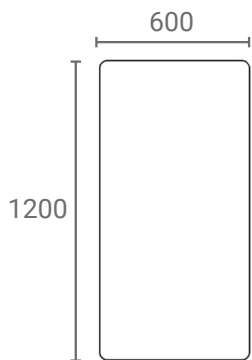

## Table Top

- 18mm top
- Whiteboard surface

## Height Range

- 470 to 720mmH

## Options

- With or without tote boxes
- Available in 600x1200

## Table Dimensions