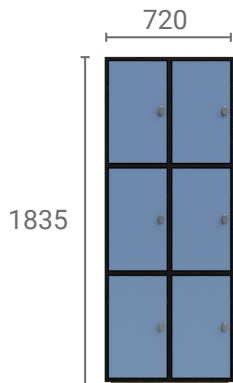

## Size

- 1835mmH x 720mmW x 550mmD

## Options

- Sloping tops (adds 300mmH)
- Coat hook
- Door numbers

## Dimensions

4 Door

6 Door

With sloping tops