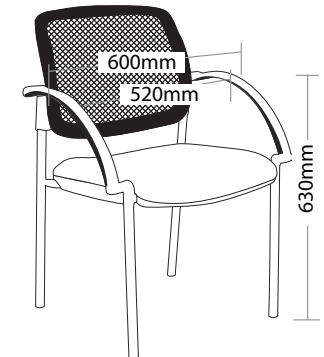

INDOOR USE ONLY

X Do not use as a step ladder

MAXI 4 LEGS

FEATURES

- » Available with or without arms
- » Available in beam seating
- » Optional black or chrome finish
- » Optional upholstered or mesh back
- » Plastic under pan
- » Plastic outer back (upholstered back only)
- » 4 legs frame
- » Available in local fabrics
- » Back mesh available in Jazz mesh
- » Optional frame or base colour (please allow 5 more days)
- » AFRDI approved to level 6
- » Suitable for indoor use only
- » 5 year warranty
- » Weight limit is 120kg

PLASTIC OUTER BACK

PLASTIC UNDER PAN

4 LEGS FRAME

Keep a permanent contact between base of chair and floor

M1

M1-B

MM1

MM1-B

MAXI 4 LEGS HOSPITALITY SEATING

M1

M1-B

M1-C

M1-BC

MM1

MM1-B

MM1-C

MM1-BC

MAXI SLED

FEATURES

- » Available with or without arms
- » Available in beam seating
- » Optional black or chrome finish
- » Optional upholstered or mesh back
- » Stackable except with arms (Limit of 3)
- » Plastic under pan
- » Plastic outer back (upholstered back only)
- » Sled base frame
- » Available in local fabrics
- » Back mesh available in Jazz mesh
- » Optional frame or base colour (please allow 5 more days)
- » AFRDI approved to level 6
- » Suitable for indoor use only
- » 5 year warranty
- » Weight limit is 120kg