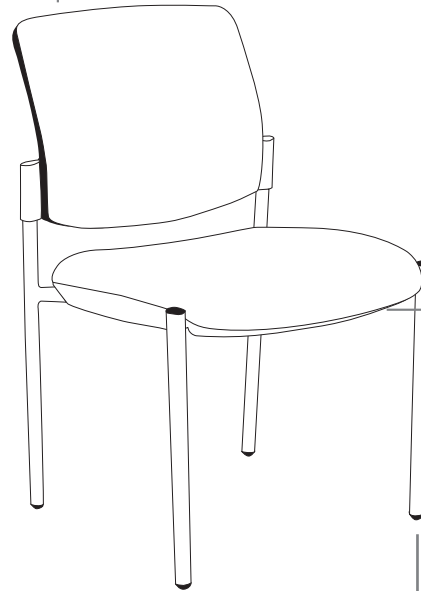

INDOOR USE ONLY

X Do not use as a step ladder

MAXI 4 LEGS

FEATURES

- » Available with or without arms
- » Available in beam seating
- » Optional black or chrome finish
- » Optional upholstered or mesh back
- » Plastic under pan
- » Plastic outer back (upholstered back only)
- » 4 legs frame
- » Available in local fabrics
- » Back mesh available in Jazz mesh
- » Optional frame or base colour (please allow 5 more days)
- » AFRDI approved to level 6
- » Suitable for indoor use only
- » 5 year warranty
- » Weight limit is 120kg

PLASTIC OUTER BACK

PLASTIC UNDER PAN

4 LEGS FRAME

Keep a permanent contact between base of chair and floor

M1

M1-B

MM1

MM1-B

MM1-BC

MAXI SLED

FEATURES

- » Available with or without arms
- » Available in beam seating
- » Optional black or chrome finish
- » Optional upholstered or mesh back
- » Stackable except with arms (Limit of 3)
- » Plastic under pan
- » Plastic outer back (upholstered back only)
- » Sled base frame
- » Available in local fabrics
- » Back mesh available in Jazz mesh
- » Optional frame or base colour (please allow 5 more days)
- » AFRDI approved to level 6
- » Suitable for indoor use only
- » 5 year warranty
- » Weight limit is 120kg