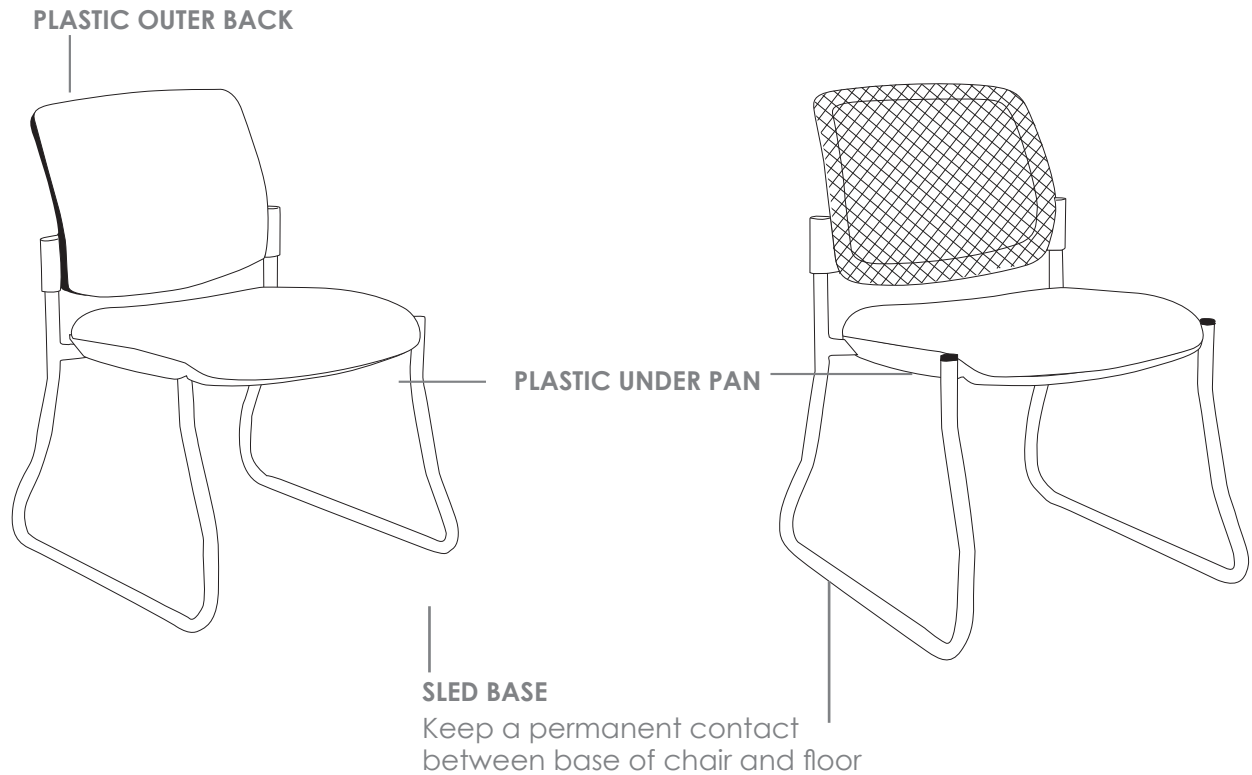

MM1-BC

MAXI SLED

FEATURES

- » Available with or without arms
- » Available in beam seating
- » Optional black or chrome finish
- » Optional upholstered or mesh back
- » Stackable except with arms (Limit of 3)
- » Plastic under pan
- » Plastic outer back (upholstered back only)
- » Sled base frame
- » Available in local fabrics
- » Back mesh available in Jazz mesh
- » Optional frame or base colour (please allow 5 more days)
- » AFRDI approved to level 6
- » Suitable for indoor use only
- » 5 year warranty
- » Weight limit is 120kg

INDOOR USE ONLY

X Do not use as a step ladder

M4

M4-A

MM4

MM4-A

MAXI SLED

HOSPITALITY SEATING