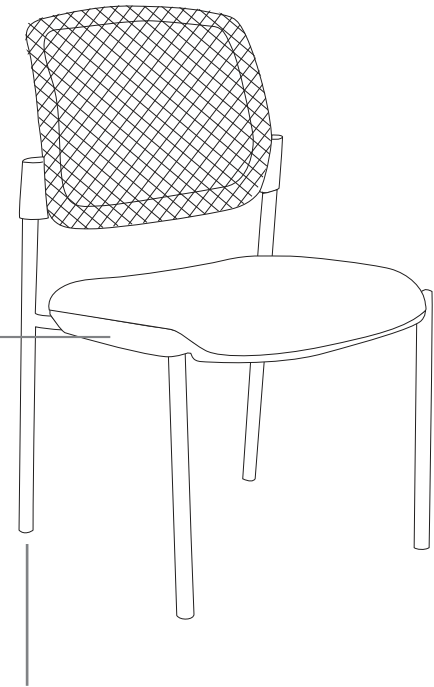

INDOOR USE ONLY

X Do not use as a step ladder

MAXI 4 LEGS

FEATURES

- » Available with or without arms
- » Available in beam seating
- » Optional black or chrome finish
- » Optional upholstered or mesh back
- » Plastic under pan
- » Plastic outer back (upholstered back only)
- » 4 legs frame
- » Available in local fabrics
- » Back mesh available in Jazz mesh
- » Optional frame or base colour (please allow 5 more days)
- » AFRDI approved to level 6
- » Suitable for indoor use only
- » 5 year warranty
- » Weight limit is 120kg

PLASTIC OUTER BACK

PLASTIC UNDER PAN

4 LEGS FRAME

Keep a permanent contact between base of chair and floor

M1

M1-B

MM1

MM1-B

MM1-BC

MAXI SLED

FEATURES

- » Available with or without arms
- » Available in beam seating
- » Optional black or chrome finish
- » Optional upholstered or mesh back
- » Stackable except with arms (Limit of 3)
- » Plastic under pan
- » Plastic outer back (upholstered back only)
- » Sled base frame
- » Available in local fabrics
- » Back mesh available in Jazz mesh
- » Optional frame or base colour (please allow 5 more days)
- » AFRDI approved to level 6
- » Suitable for indoor use only
- » 5 year warranty
- » Weight limit is 120kg