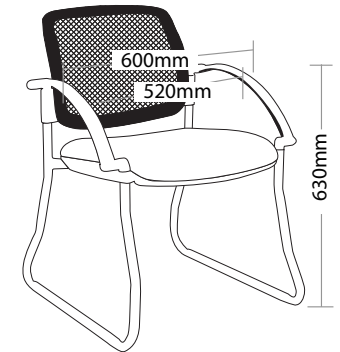

PLASTIC OUTER BACK

PLASTIC UNDER PAN

4 LEGS FRAME

Keep a permanent contact between base of chair and floor

M1

M1-B

MM1

MM1-B

MM1-BC

MAXI SLED

FEATURES

- » Available with or without arms
- » Available in beam seating
- » Optional black or chrome finish
- » Optional upholstered or mesh back
- » Stackable except with arms (Limit of 3)
- » Plastic under pan
- » Plastic outer back (upholstered back only)
- » Sled base frame
- » Available in local fabrics
- » Back mesh available in Jazz mesh
- » Optional frame or base colour (please allow 5 more days)
- » AFRDI approved to level 6
- » Suitable for indoor use only
- » 5 year warranty
- » Weight limit is 120kg

INDOOR USE ONLY

X Do not use as a step ladder

M4

M4-A

MM4

MM4-A

MAXI SLED

HOSPITALITY SEATING