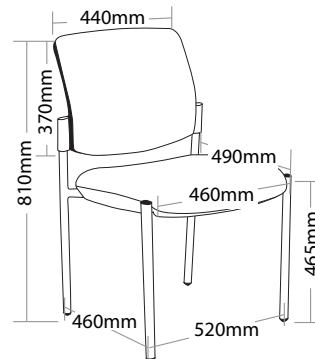

INDOOR USE ONLY

X Do not use as a step ladder

MAXI 4 LEGS

FEATURES

- » Available with or without arms
- » Available in beam seating
- » Optional black or chrome finish
- » Optional upholstered or mesh back
- » Plastic under pan
- » Plastic outer back (upholstered back only)
- » 4 legs frame
- » Available in local fabrics
- » Back mesh available in Jazz mesh
- » Optional frame or base colour (please allow 5 more days)
- » AFRDI approved to level 6
- » Suitable for indoor use only
- » 5 year warranty
- » Weight limit is 120kg

PLASTIC OUTER BACK

PLASTIC UNDER PAN

4 LEGS FRAME

Keep a permanent contact between base of chair and floor

M1

M1-B

MM1

MM1-B

MAXI 4 LEGS HOSPITALITY SEATING

M1

M1-B

M1-C

M1-BC

MM1

MM1-B

MM1-C

MM1-BC

MAXI SLED

FEATURES

- » Available with or without arms
- » Available in beam seating
- » Optional black or chrome finish
- » Optional upholstered or mesh back
- » Stackable except with arms (Limit of 3)
- » Plastic under pan
- » Plastic outer back (upholstered back only)
- » Sled base frame
- » Available in local fabrics
- » Back mesh available in Jazz mesh
- » Optional frame or base colour (please allow 5 more days)
- » AFRDI approved to level 6
- » Suitable for indoor use only
- » 5 year warranty
- » Weight limit is 120kg