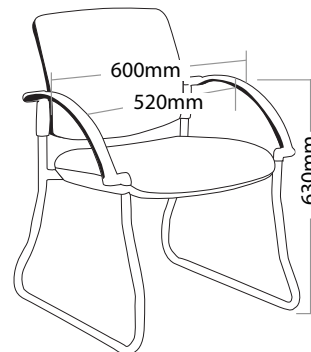

PLASTIC OUTER BACK

PLASTIC UNDER PAN

4 LEGS FRAME

Keep a permanent contact between base of chair and floor

M1

M1-B

MM1

MM1-B

MAXI 4 LEGS HOSPITALITY SEATING

M1

M1-B

M1-C

M1-BC

MM1

MM1-B

MM1-C

MM1-BC

MAXI SLED

FEATURES

- » Available with or without arms
- » Available in beam seating
- » Optional black or chrome finish
- » Optional upholstered or mesh back
- » Stackable except with arms (Limit of 3)
- » Plastic under pan
- » Plastic outer back (upholstered back only)
- » Sled base frame
- » Available in local fabrics
- » Back mesh available in Jazz mesh
- » Optional frame or base colour (please allow 5 more days)
- » AFRDI approved to level 6
- » Suitable for indoor use only
- » 5 year warranty
- » Weight limit is 120kg

INDOOR USE ONLY

X Do not use as a step ladder

M4

M4-A

MM4

MM4-A

MAXI SLED

HOSPITALITY SEATING