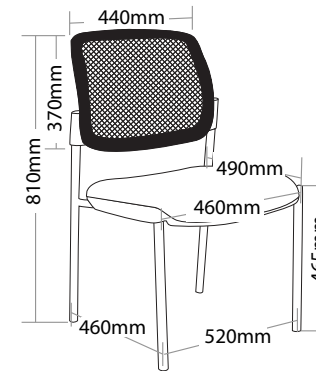

INDOOR USE ONLY

X Do not use as a step ladder

MAXI 4 LEGS

FEATURES

- » Available with or without arms
- » Available in beam seating
- » Optional black or chrome finish
- » Optional upholstered or mesh back
- » Plastic under pan
- » Plastic outer back (upholstered back only)
- » 4 legs frame
- » Available in local fabrics
- » Back mesh available in Jazz mesh
- » Optional frame or base colour (please allow 5 more days)
- » AFRDI approved to level 6
- » Suitable for indoor use only
- » 5 year warranty
- » Weight limit is 120kg

PLASTIC OUTER BACK

PLASTIC UNDER PAN

4 LEGS FRAME

Keep a permanent contact between base of chair and floor

M1

M1-B

MM1

MM1-B

MAXI 4 LEGS HOSPITALITY SEATING

M1

M1-B

M1-C

M1-BC

MM1

MM1-B

MM1-C

MM1-BC

MAXI SLED

FEATURES

- » Available with or without arms
- » Available in beam seating
- » Optional black or chrome finish
- » Optional upholstered or mesh back
- » Stackable except with arms (Limit of 3)
- » Plastic under pan
- » Plastic outer back (upholstered back only)
- » Sled base frame
- » Available in local fabrics
- » Back mesh available in Jazz mesh
- » Optional frame or base colour (please allow 5 more days)
- » AFRDI approved to level 6
- » Suitable for indoor use only
- » 5 year warranty
- » Weight limit is 120kg