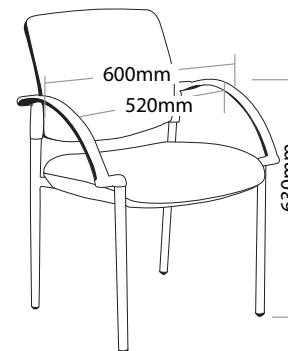

INDOOR USE ONLY

X Do not use as a step ladder

MAXI 4 LEGS

FEATURES

- » Available with or without arms
- » Available in beam seating
- » Optional black or chrome finish
- » Optional upholstered or mesh back
- » Plastic under pan
- » Plastic outer back (upholstered back only)
- » 4 legs frame
- » Available in local fabrics
- » Back mesh available in Jazz mesh
- » Optional frame or base colour (please allow 5 more days)
- » AFRDI approved to level 6
- » Suitable for indoor use only
- » 5 year warranty
- » Weight limit is 120kg

PLASTIC OUTER BACK

PLASTIC UNDER PAN

4 LEGS FRAME

Keep a permanent contact between base of chair and floor

M1

M1-B

MM1

MM1-B

MAXI 4 LEGS HOSPITALITY SEATING

M1

M1-B

M1-C

M1-BC

MM1

MM1-B

MM1-C

MM1-BC

MAXI SLED

FEATURES

- » Available with or without arms
- » Available in beam seating
- » Optional black or chrome finish
- » Optional upholstered or mesh back
- » Stackable except with arms (Limit of 3)
- » Plastic under pan
- » Plastic outer back (upholstered back only)
- » Sled base frame
- » Available in local fabrics
- » Back mesh available in Jazz mesh
- » Optional frame or base colour (please allow 5 more days)
- » AFRDI approved to level 6
- » Suitable for indoor use only
- » 5 year warranty
- » Weight limit is 120kg