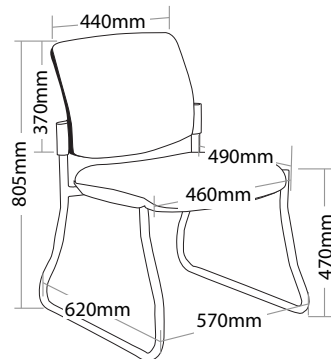

MAXI 4 LEGS HOSPITALITY SEATING

M1

M1-B

M1-C

M1-BC

MM1

MM1-B

MM1-C

MM1-BC

MAXI SLED

FEATURES

- » Available with or without arms
- » Available in beam seating
- » Optional black or chrome finish
- » Optional upholstered or mesh back
- » Stackable except with arms (Limit of 3)
- » Plastic under pan
- » Plastic outer back (upholstered back only)
- » Sled base frame
- » Available in local fabrics
- » Back mesh available in Jazz mesh
- » Optional frame or base colour (please allow 5 more days)
- » AFRDI approved to level 6
- » Suitable for indoor use only
- » 5 year warranty
- » Weight limit is 120kg

INDOOR USE ONLY

X Do not use as a step ladder

M4

M4-A

MM4

MM4-A

MAXI SLED

HOSPITALITY SEATING