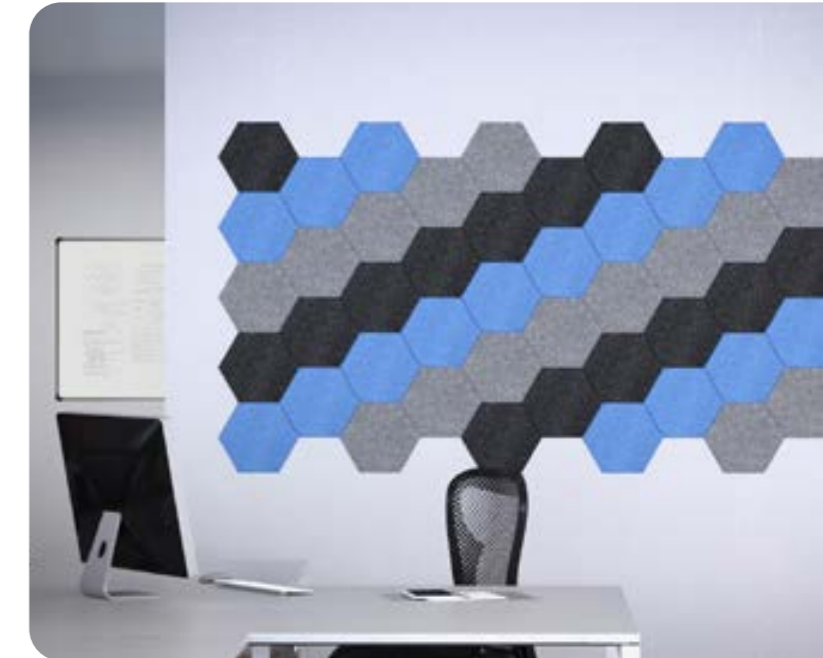

Display- Whiteboards

Vertiface Pinboard

Pinnable surface, custom sizes available.

L900x600	$140+GST ($154.00)	L2700x900	$495+GST ($544.50)
L900x900	$170+GST ($187.00)	L2700x1200	$535+GST ($588.50)
L1200x900	$195+GST ($214.50)	L3000x1200	$590+GST ($649.00)
L1200x1200	$225+GST ($247.50)	L3300x1200	$675+GST ($742.50)
L1500x900	$270+GST ($297.00)	L3600x1200	$730+GST ($803.00)
L1500x1200	$295+GST ($324.50)		
L1800x900	$310+GST ($341.00)		
L1800x1200	$340+GST ($374.00)		
L2100x900	$395+GST ($434.50)		
L2100x1200	$450+GST ($495.00)		
L2400x900	$465+GST ($511.50)		
L2400x1200	$480+GST ($528.00)		

From **$140**
+GST ($154.00)

Mobile Whiteboard

Double sided mobile whiteboards with porcelain or acrylic surfaces.

Porcelain Surface

L1200x900	$620+GST ($682.00)
L1200x1200	$820+GST ($902.00)
L1500x1200	$920+GST ($1,012.00)
L1800x1200	$970+GST ($1,067.00)

Acrylic Surface

L1200x900	$315+GST ($346.50)
L1500x900	$375+GST ($412.50)
L1500x1200	$415+GST ($456.50)
L1800x1200	$475+GST ($522.50)

From **$620**
+GST ($682.00)

Vision Teacher Station

L900xD600x1050mmH
Large work surface, designed for standing and seated use.

From **$499**
+GST ($548.90)

Porcelain Whiteboard

Wall mount whiteboards available in a wide range of sizes, custom sizes also available.

L900x600	$130+GST ($143.00)	L1800x1200	$450+GST ($495.00)
L900x900	$200+GST ($220.00)	L2100x900	$490+GST ($539.00)
L1200x900	$240+GST ($264.00)	L2100x1200	$560+GST ($616.00)
L1200x1200	$320+GST ($352.00)	L2400x1200	$590+GST ($649.00)
L1500x900	$350+GST ($385.00)	L2700x1200	$660+GST ($726.00)
L1500x1200	$390+GST ($429.00)	L3000x1200	$750+GST ($825.00)
L1800x900	$430+GST ($473.00)	L3600x1200	$850+GST ($935.00)

From **$130**
+GST ($143.00)