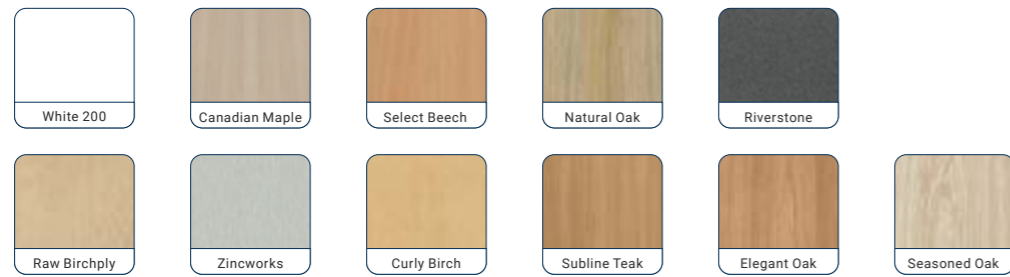

DESIGNED TO MEET AUSTRALIAN STANDARDS!

2mm ABS Edge Banding

18mm Table Top
Square Corners

32DIA Fully Welded Frame
Australian Orrcon Steel

GREAT FOR
LEARNING
ENVIRONMENTS!

Standard Table Top Colours:

Frame Colour Options: