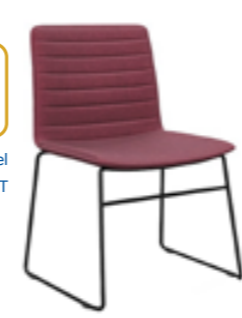

Nikola Sled

White or black sled frame, stitch detail.

Armrest Model
$329.00+GST

From **$245**

+GST ($269.50)