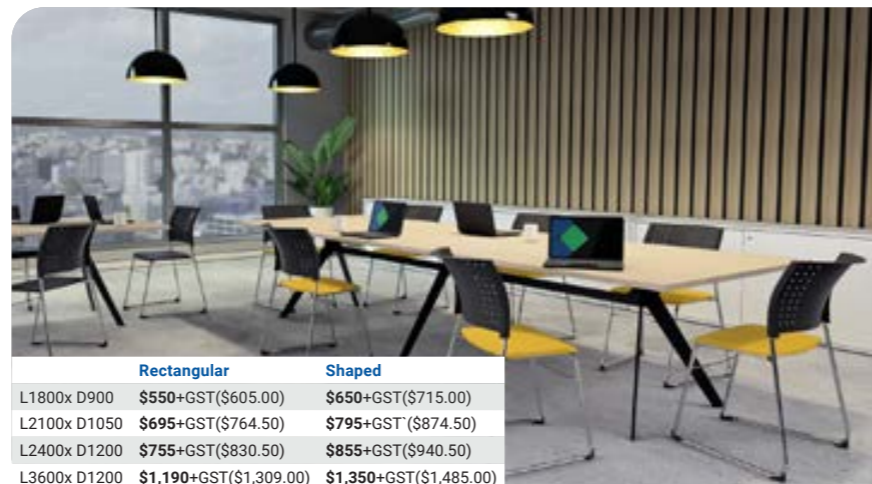

Table Top Options

Toro Table
25mm table top, 2mm protective ABS edge banding, durable steel legs, black powder coat frame

Legs

From **\$695**
+GST (\$764.50)

	Rectangular
L1800x D900	\$695+GST(\$764.50)
L2100x D1050	\$795+GST(\$874.50)
L2400x D1200	\$1,195+GST(\$1314.50)

Delta Table
25mm table top, 2mm protective ABS edge banding, black powder coat frame as standard, chrome frame options available

From **\$550**
+GST (\$605.00)

	Rectangular	Shaped
L1800x D900	\$550+GST(\$605.00)	\$650+GST(\$715.00)
L2100x D1050	\$695+GST(\$764.50)	\$795+GST(\$874.50)
L2400x D1200	\$755+GST(\$830.50)	\$855+GST(\$940.50)
L3600x D1200	\$1,190+GST(\$1,309.00)	\$1,350+GST(\$1,485.00)