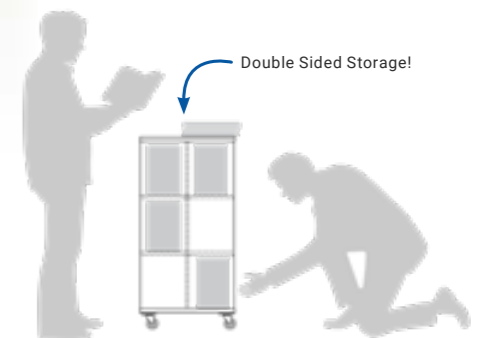

INSPIRE A LOVE FOR READING MOBILE STORAGE UNITS FOR LEARNING SPACES!

Library Storage

Use Individually or Linked Together

Durable Construction

Lockable Castors

Bookcase Colour Options

*Woodgrain finishes incur an additional cost of \$70+GST.
*See back page for custom colour options.