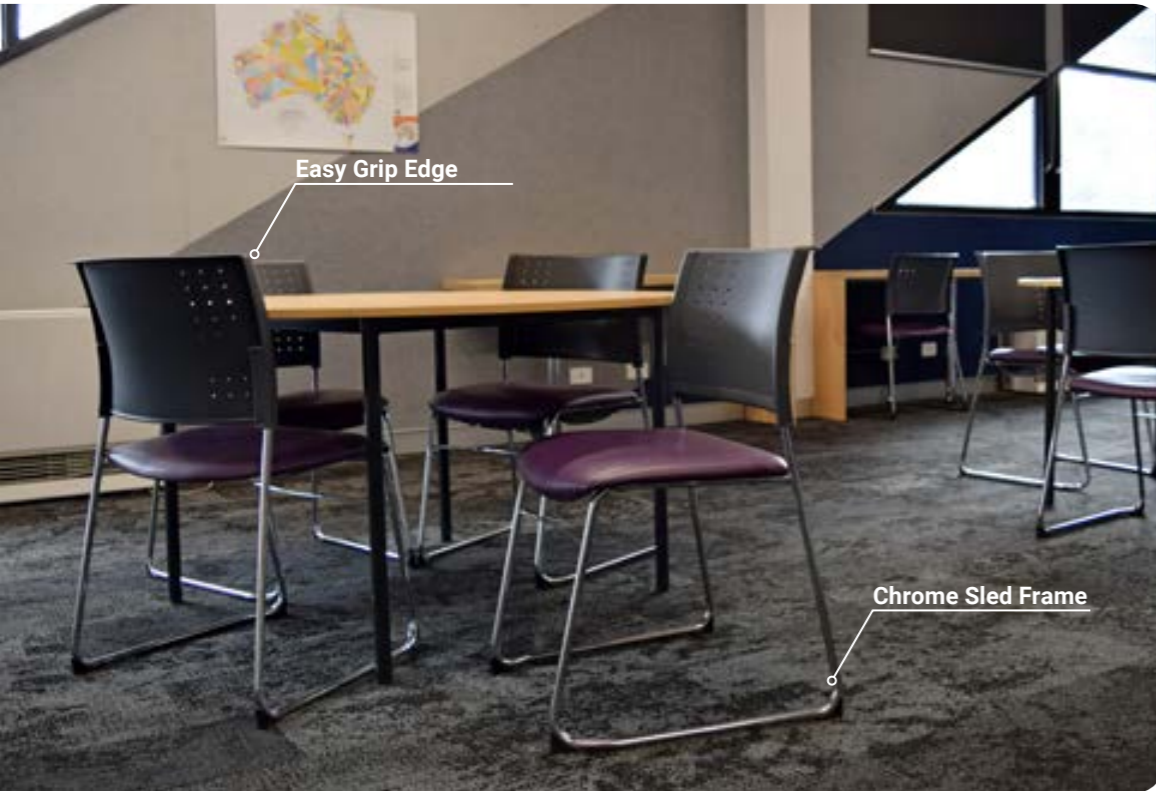

From **\$149**
+GST (\$163.90)

Height Chart

Seat	Suitable Table
550mmH	780mmH
600mmH	900mmH
650mmH	900mmH

Seating- Aero Range

AERO RANGE

Available in Plastic and Fabric Options!

Stackable Ergonomic Backrest