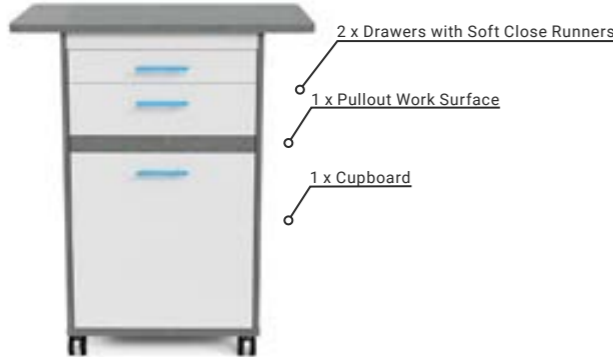

Acrylic Surface

L1200x900	\$315+GST (\$346.50)
L1500x900	\$375+GST (\$412.50)
L1500x1200	\$415+GST (\$456.50)
L1800x1200	\$475+GST (\$522.50)

From **\$620**
+GST (\$682.00)

Vision Teacher Station

L900xD600x1050mmH
Large work surface, designed for standing and seated use.