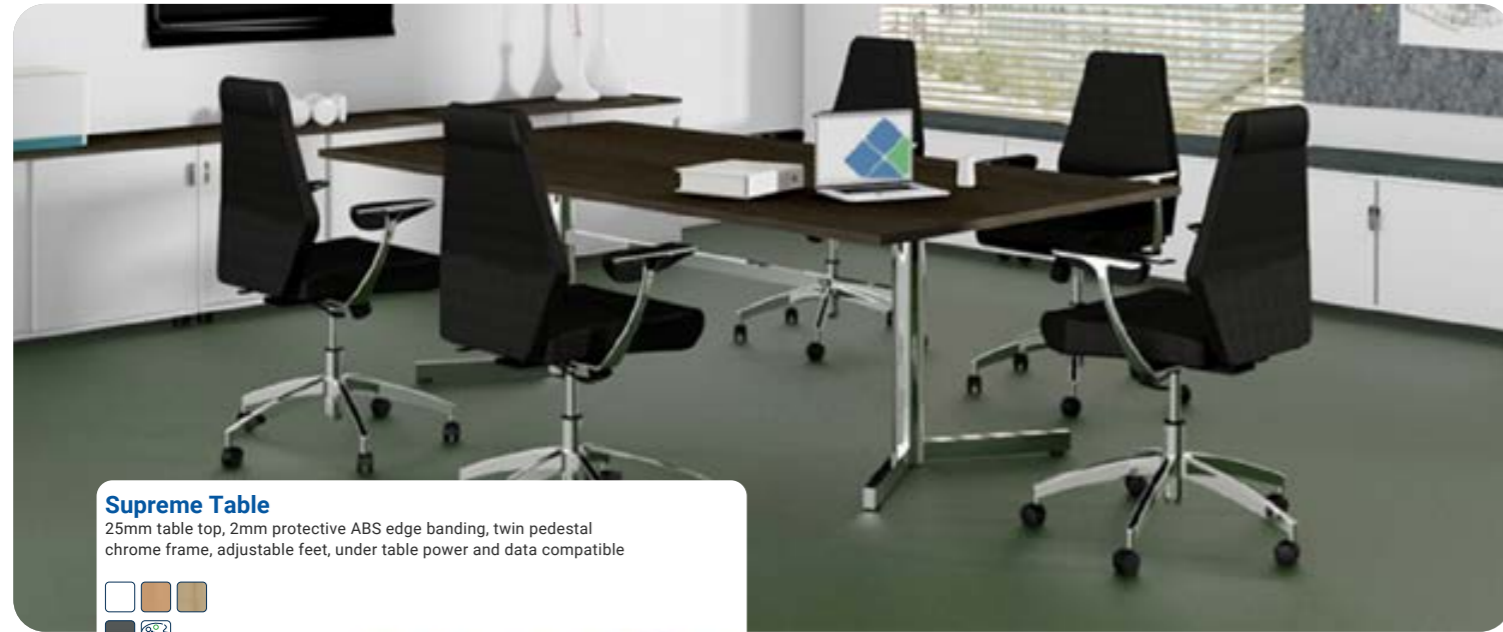

Core Flip Round

1200 Diameter, custom table top colours available,
 Height 720mm

From **\$439**
 +GST (\$482.90)

Contact us today for free measure & quote!
 1300 800 957
www.schoolfurn.com.au

Supreme Table
25mm table top, 2mm protective ABS edge banding, twin pedestal chrome frame, adjustable feet, under table power and data compatible