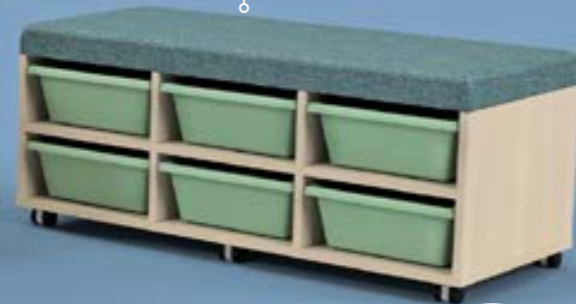

Ottomax Sit Store 6
L1092x D460x 450mmH, 6 totes, lockable castors

$525
+GST ($577.50)

SFX TOTE BOX COLOURS PG 66.

ALCOVE RANGE

Alcove Booth Single
L1025x D830, seat height 430mmH, stainless steel feet

Alcove Booth Double
L1525x D830, seat height 430mmH, stainless steel feet

Alcove Booth Triple
L2025x D830, seat height 430mmH, stainless steel feet

From **$1,690**
+GST ($1,859.00)

Height	Price
Low 1020	$1,690+GST($1,859.00)
Medium 1320	$1,990+GST($2,189.00)
High 1620	$2,350+GST($2,585.00)