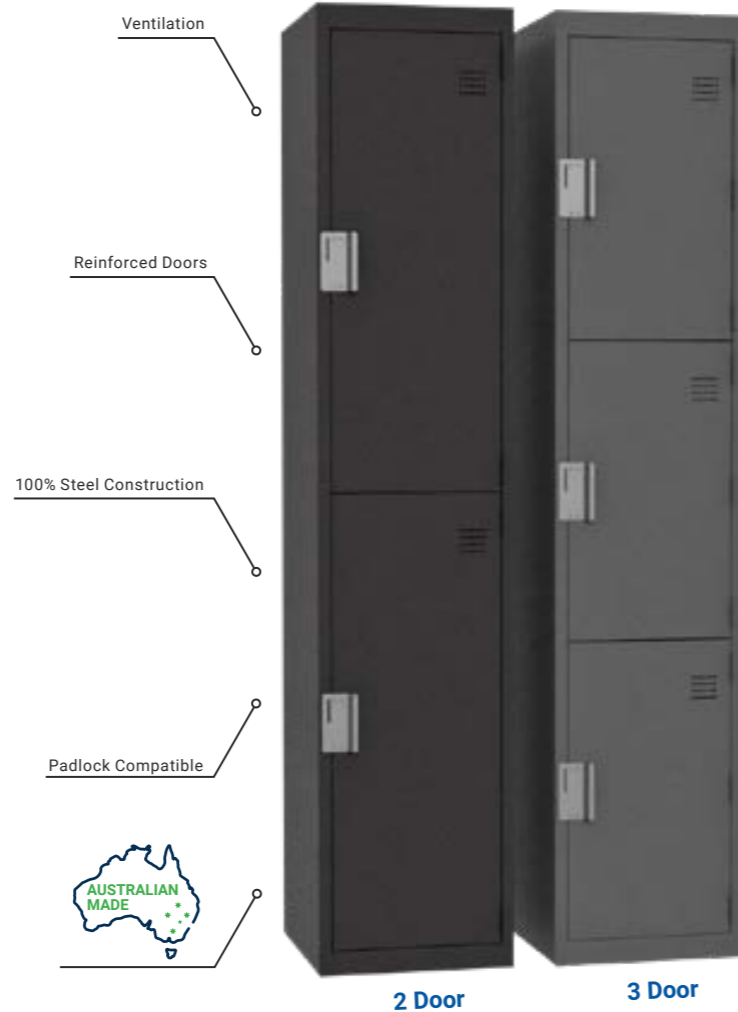

HEAVY-DUTY LOCKERS

STEEL CONSTRUCTION, UNBEATABLE STRENGTH!

Anti-Vandal Locker 2 Door

H1840 x W380 x D455.
1 x internal shelf per section, heavy-duty locking system.

$389

+GST ($427.90)

Anti-Vandal Locker 3 Door

H1840 x W380 x D455.
1 x internal shelf per section, heavy-duty locking system.

$419

+GST ($460.90)

Custom Colours & Sloping Tops Available!

LOCKERS