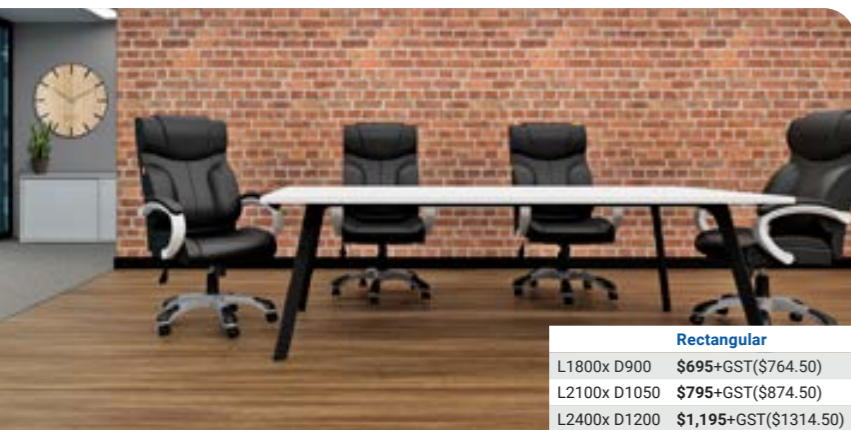

Legs

From **$695**
+GST ($764.50)

	Rectangular
L1800x D900	$695+GST($764.50)
L2100x D1050	$795+GST($874.50)
L2400x D1200	$1,195+GST($1314.50)

From **$550**
+GST ($605.00)