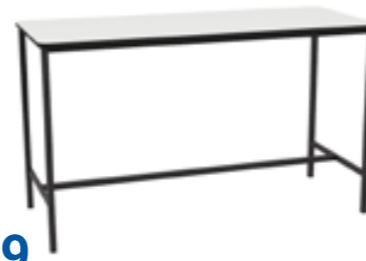

$269
+GST ($295.90)

Art & Science 1800
L1800x D750, table height 900, 1050mmH, welded frame, support bar for additional strength